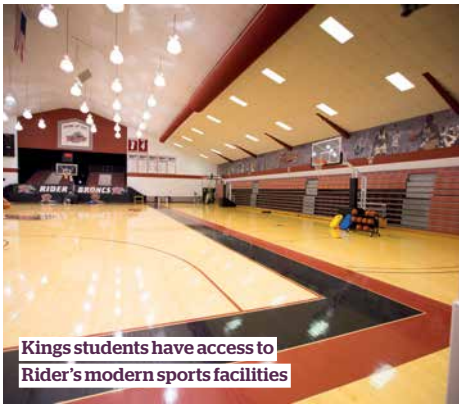

T +1 (609) 751 0452

Campus Facilities

- Bright, modern classrooms
- Computer Learning Center
- Student Services
- Free wireless internet
- On-campus residence
- Library
- Tennis courts and athletics fields
- Indoor swimming pool
- Cafeterias and restaurants
- Free laundry facilities

Kings students have access to Rider's modern sports facilities

The Kings Center on the Rider Campus has been recently renovated

Rider is known for its attractive, park-like surroundings

Students have access to the well-stocked library